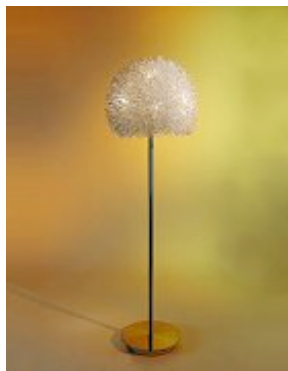

**T-4060**

Contemporary "Mushroom" Table  
Lamp, with Silver Stem  
Dia.38 x H42cm

**T-4074**

Contemporary "Mushroom" Glass Table Lamp,  
White  
Dia.32 x H47cm

**T-6026-G**

Contemporary "Mushroom" Glass Table Lamp,  
Green  
Dia.26 x H30cm

**TD450-CH-44-38**

Chrome Wire Table Lamp  
W44 x H38cm

**TE40-25-40**

Contemporary Wire Light  
W25 x H40cm

**117-5-SL-64-70**

Contemporary Silver Wire 5 Light  
W64 x H70cm

**9090-N5-CH-100-240**

Chrome 5 Branch Arc Lamp  
W100 x H240cm